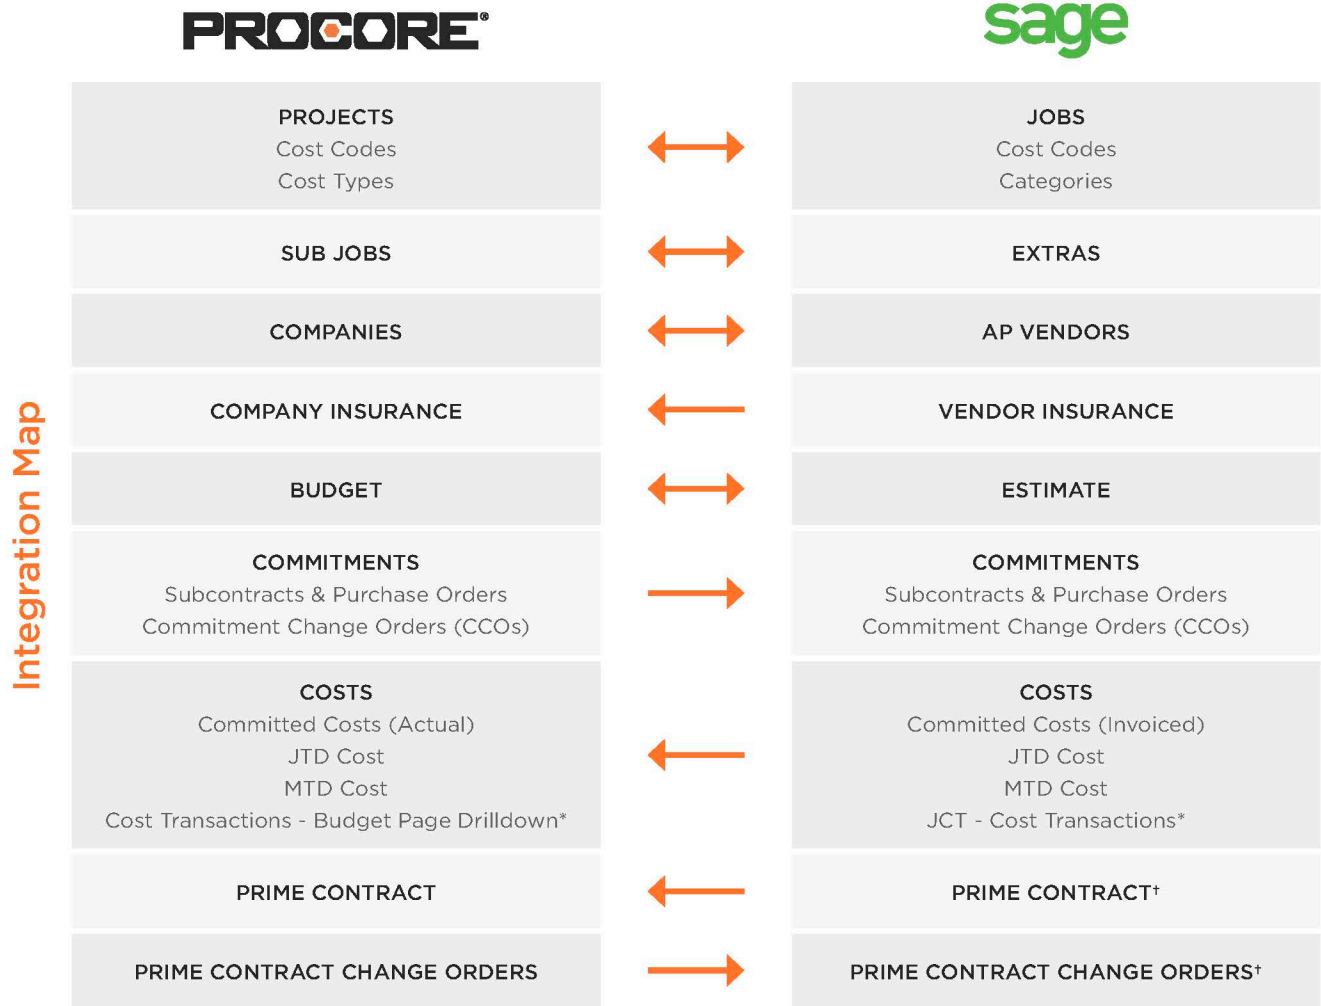

Procore + Sage 300 CRE Connector

Connector built by hh2 Cloud Services

Procore is the only cloud-based project management platform to integrate data on-demand with Sage 300 CRE.

Manage all of your projects from a single platform.

Procore integrates seamlessly with Sage 300 CRE to synchronize financial data for all of your projects. Have the confidence in your project's financial data to make decisions from the field.

KEY: * Please note that enhancements marked with an asterisk have not yet been released and will be provided to customers on a when and if available basis.
 † Includes miscellaneous worksheet transactions